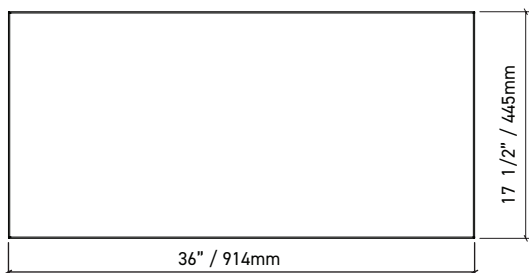

VISO LIGHTING

17 1/2" x 36"

CANOPY

□ Matte White    ■ Matte Black

WITH MIRRORED ACRYLIC PLATE