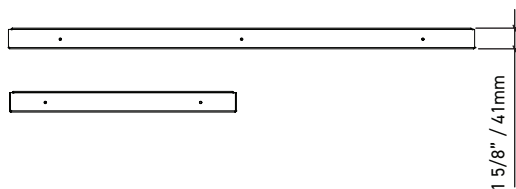

VISO LIGHTING

17 1/2" x 36"

CANOPY

□ Matte White    ■ Matte Black

WITH MIRRORED ACRYLIC PLATE