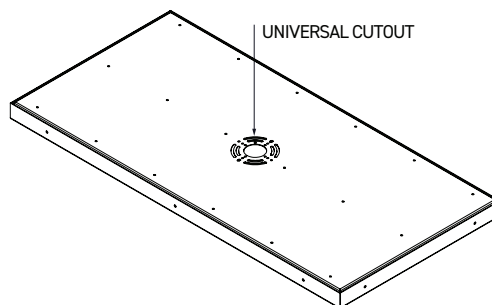

VISO LIGHTING

17 1/2" x 36"

CANOPY

□ Matte White    ■ Matte Black

WITH MIRRORED ACRYLIC PLATE