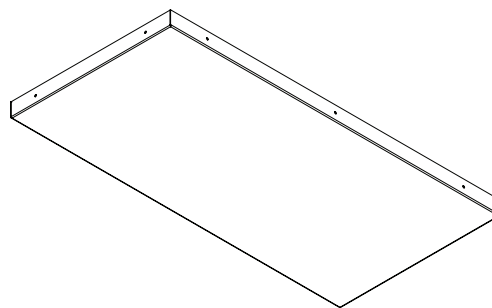

VISO LIGHTING

17 1/2" x 36"

CANOPY

□ Matte White    ■ Matte Black

WITH MIRRORED ACRYLIC PLATE