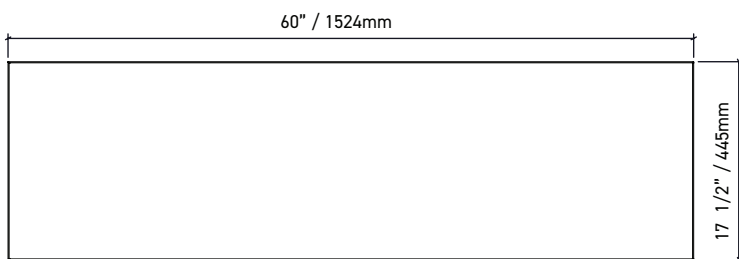

VISO LIGHTING

17 1/2" x 60"

CANOPY

Matte White    Matte Black

WITH MIRRORED ACRYLIC PLATE