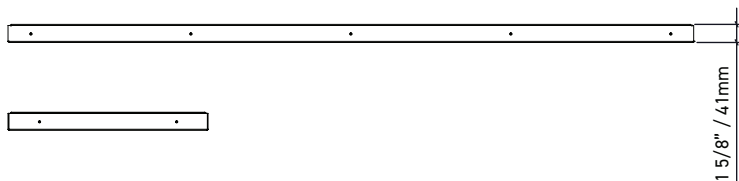

VISO LIGHTING

17 1/2" x 60"

CANOPY

Matte White    Matte Black

WITH MIRRORED ACRYLIC PLATE