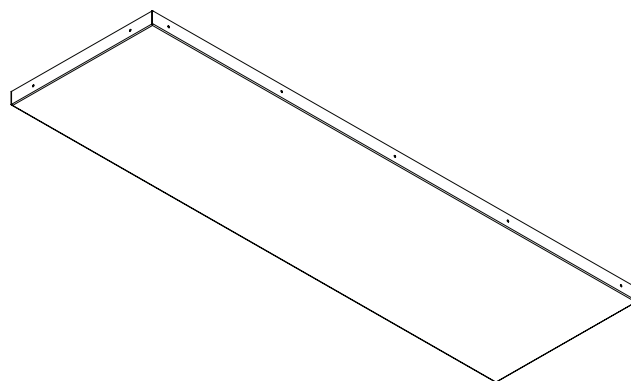

VISO LIGHTING

17 1/2" x 60"

CANOPY

Matte White    Matte Black

WITH MIRRORED ACRYLIC PLATE