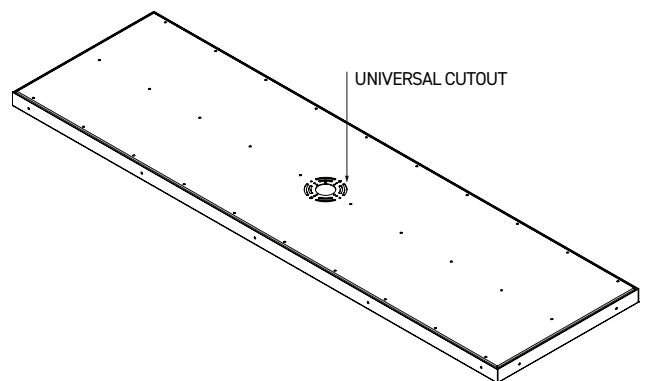

VISO LIGHTING

17 1/2" x 60"

CANOPY

Matte White    Matte Black

WITH MIRRORED ACRYLIC PLATE