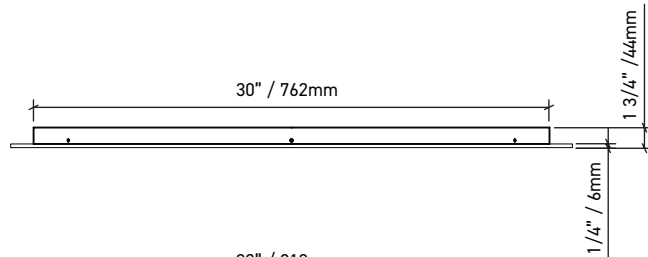

30"

CANOPY

VISO LIGHTING

□ Matte White ■ Matte Black

WITH MIRRORED ACRYLIC PLATE

MIRRORED ACRYLIC