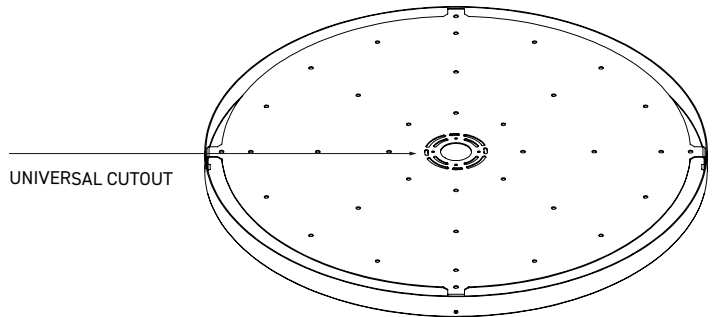

30"

CANOPY

VISO LIGHTING

□ Matte White ■ Matte Black

WITH MIRRORED ACRYLIC PLATE

MIRRORED ACRYLIC