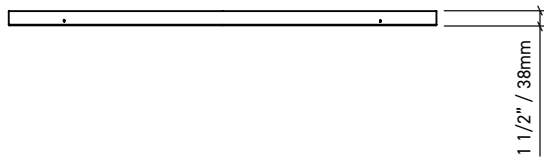

30"

CANOPY

VISO LIGHTING

□ Matte White ■ Matte Black

WITH MIRRORED ACRYLIC PLATE

MIRRORED ACRYLIC