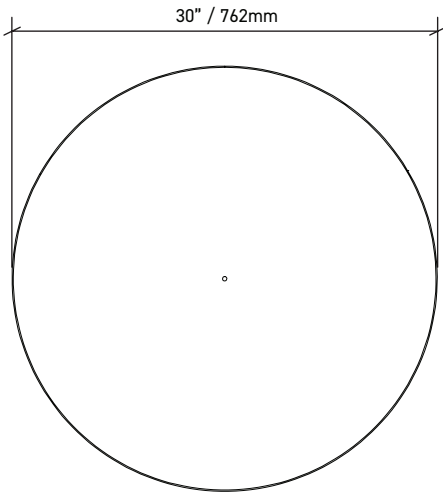

30"

CANOPY

VISO LIGHTING

□ Matte White ■ Matte Black

WITH MIRRORED ACRYLIC PLATE

MIRRORED ACRYLIC