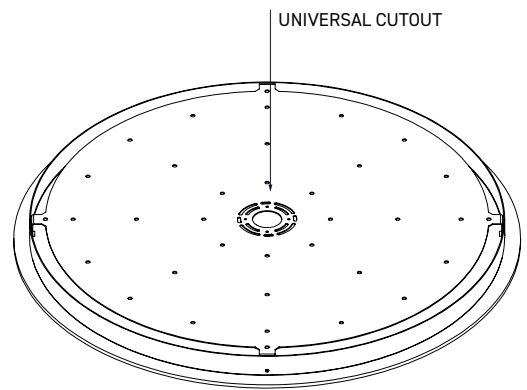

30"

CANOPY

VISO LIGHTING

□ Matte White ■ Matte Black

WITH MIRRORED ACRYLIC PLATE

MIRRORED ACRYLIC