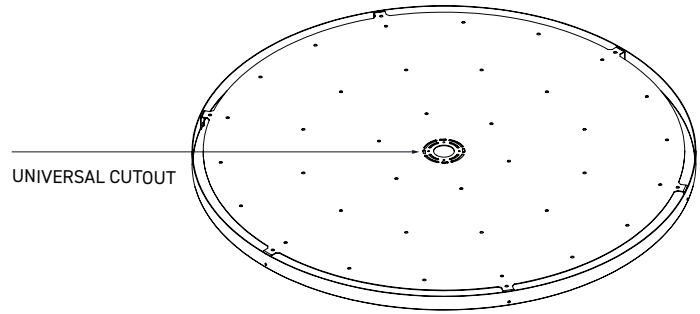

36"

CANOPY_Europe

VISO LIGHTING

□ Matte White ■ Matte Black

WITH MIRRORED/HAIRLINE PLATE

3mm MIRRORED/HAIRLINE PLATE