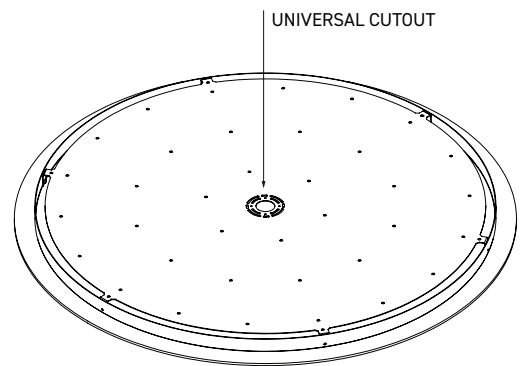

36"

CANOPY_Europe

VISO LIGHTING

□ Matte White ■ Matte Black

WITH MIRRORED/HAIRLINE PLATE

3mm MIRRORED/HAIRLINE PLATE