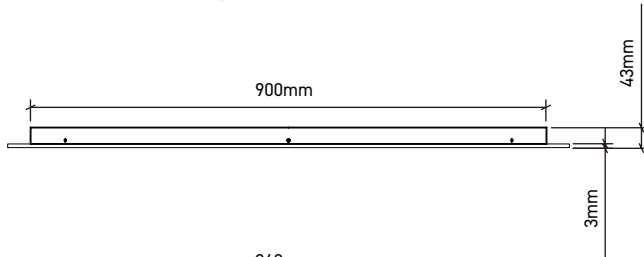

36"

CANOPY_Europe

VISO LIGHTING

□ Matte White ■ Matte Black

WITH MIRRORED/HAIRLINE PLATE

3mm MIRRORED/HAIRLINE PLATE