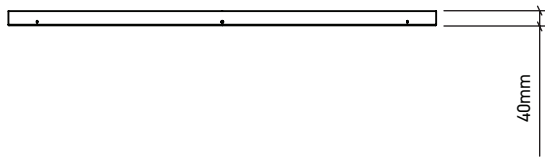

36"

CANOPY_Europe

VISO LIGHTING

□ Matte White ■ Matte Black

WITH MIRRORED/HAIRLINE PLATE

3mm MIRRORED/HAIRLINE PLATE