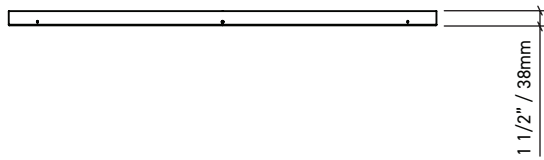

45"

CANOPY

VISO LIGHTING

□ Matte White ■ Matte Black

WITH MIRRORED ACRYLIC PLATE