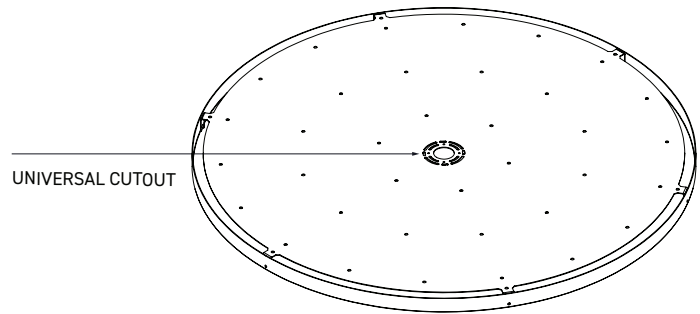

45"

CANOPY

VISO LIGHTING

□ Matte White ■ Matte Black

WITH MIRRORED ACRYLIC PLATE