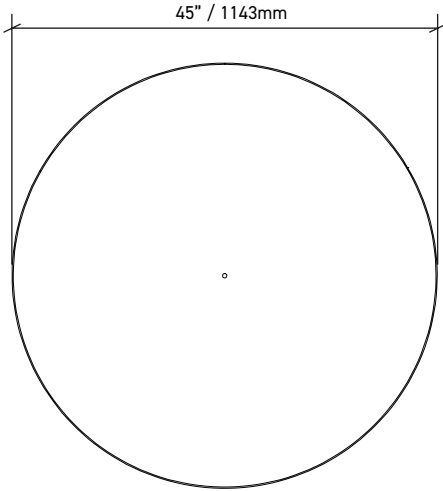

45"

CANOPY

VISO LIGHTING

□ Matte White ■ Matte Black

WITH MIRRORED ACRYLIC PLATE