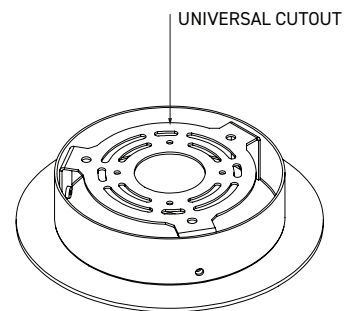

6 1/4"

CANOPY

VISO LIGHTING

Matte White

Matte Black

WITH MIRRORED ACRYLIC PLATE

MIRRORED ACRYLIC