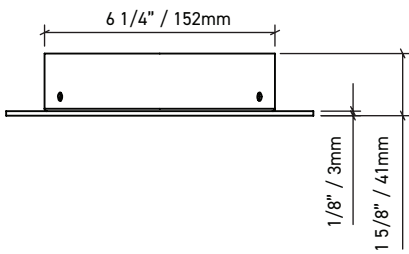

6 1/4"

CANOPY

VISO LIGHTING

Matte White

Matte Black

WITH MIRRORED ACRYLIC PLATE

MIRRORED ACRYLIC