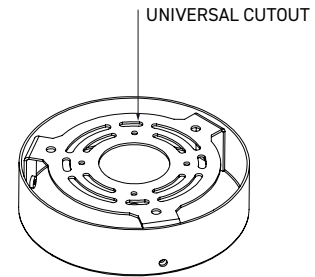

6 1/4"

CANOPY

VISO LIGHTING

Matte White

Matte Black

WITH MIRRORED ACRYLIC PLATE

MIRRORED ACRYLIC