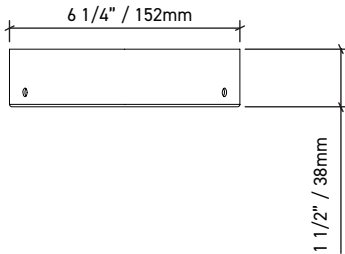

6 1/4"

CANOPY

VISO LIGHTING

Matte White

Matte Black

WITH MIRRORED ACRYLIC PLATE

MIRRORED ACRYLIC