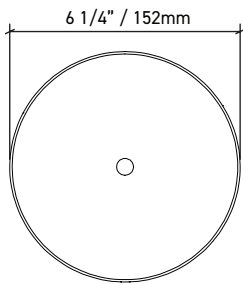

6 1/4"

CANOPY

VISO LIGHTING

Matte White

Matte Black

WITH MIRRORED ACRYLIC PLATE

MIRRORED ACRYLIC