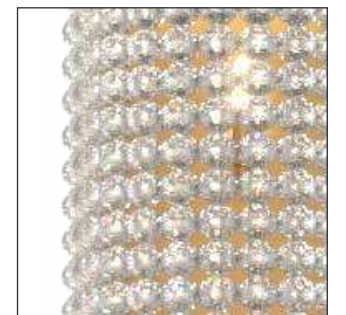

DESCRIPTION

Faceted crystal glass beads hand-wrapped around a Champagne Gold frame. Suspended by aircraft cable.

MEASUREMENTS

700mm Diameter x 165mm Height

DESCRIPTION

Faceted crystal glass beads hand-wrapped around a steel frame.