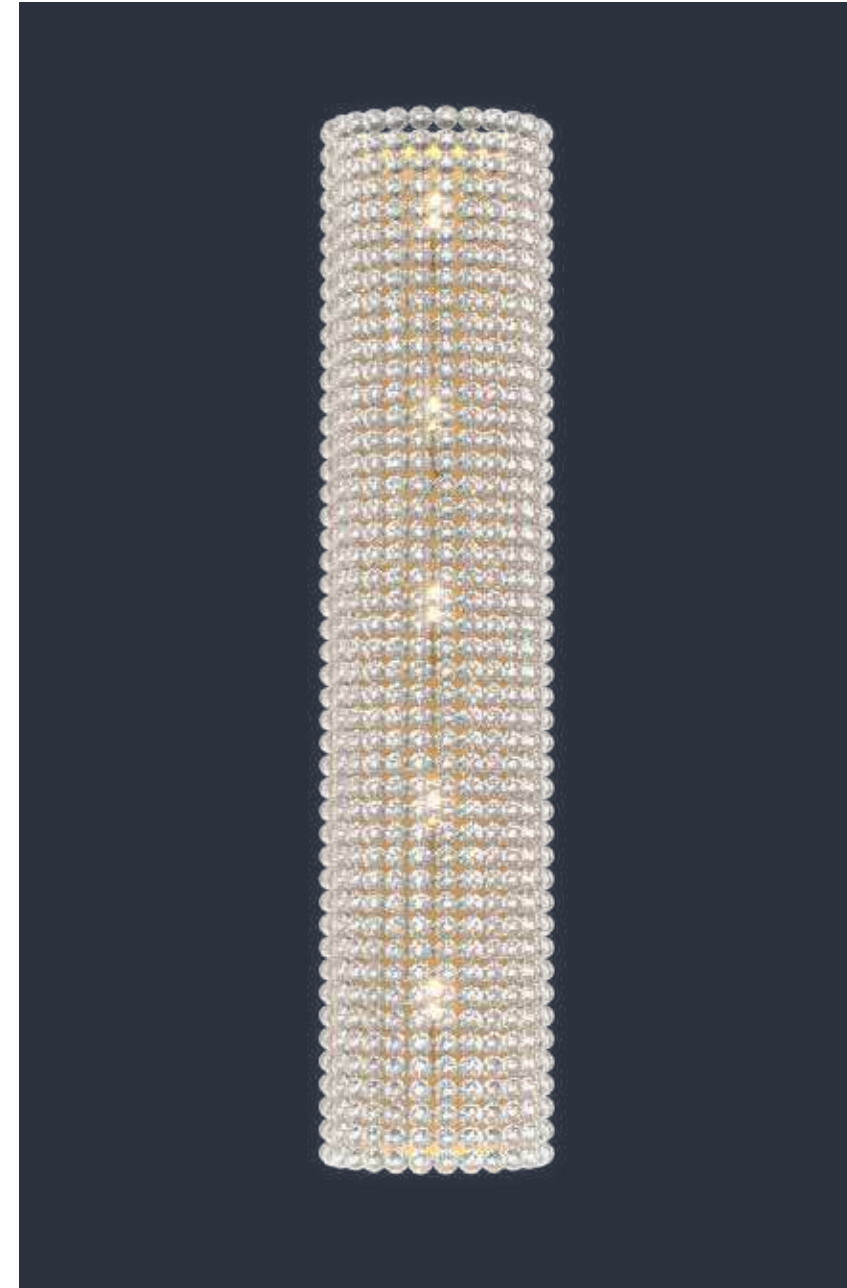

MEASUREMENTS

250mm Diameter x 2,100mm Height
 Shade Dimension: 250mm Diameter x 700 Height

DESCRIPTION

This wall sconce is custom made in brass and produces indirect light. Finish colour in Satin Champagne Gold to match fixed finishes.

DESCRIPTION

Brass and glass pendant with black lacquered band and polished gold finish.

MEASUREMENTS

800mm Width / 800mm Height / 300mm Depth
Shade Height 400mm

DESCRIPTION

Lacquered burnished brass with crystal globes attached.

DESCRIPTION

Faceted crystal glass beads hand-wrapped around a Champagne Gold frame. Suspended by aircraft cable.

MEASUREMENTS

700mm Diameter x 165mm Height

DESCRIPTION

Faceted crystal glass beads hand-wrapped around a steel frame.

MEASUREMENTS

203mm Width x 139mm Diameter x 902mm Height

DESCRIPTION

Custom-made pendant with LED warm dimming technology. Featuring clear glass outer shade and metal inner pendant finished in Champagne Gold.