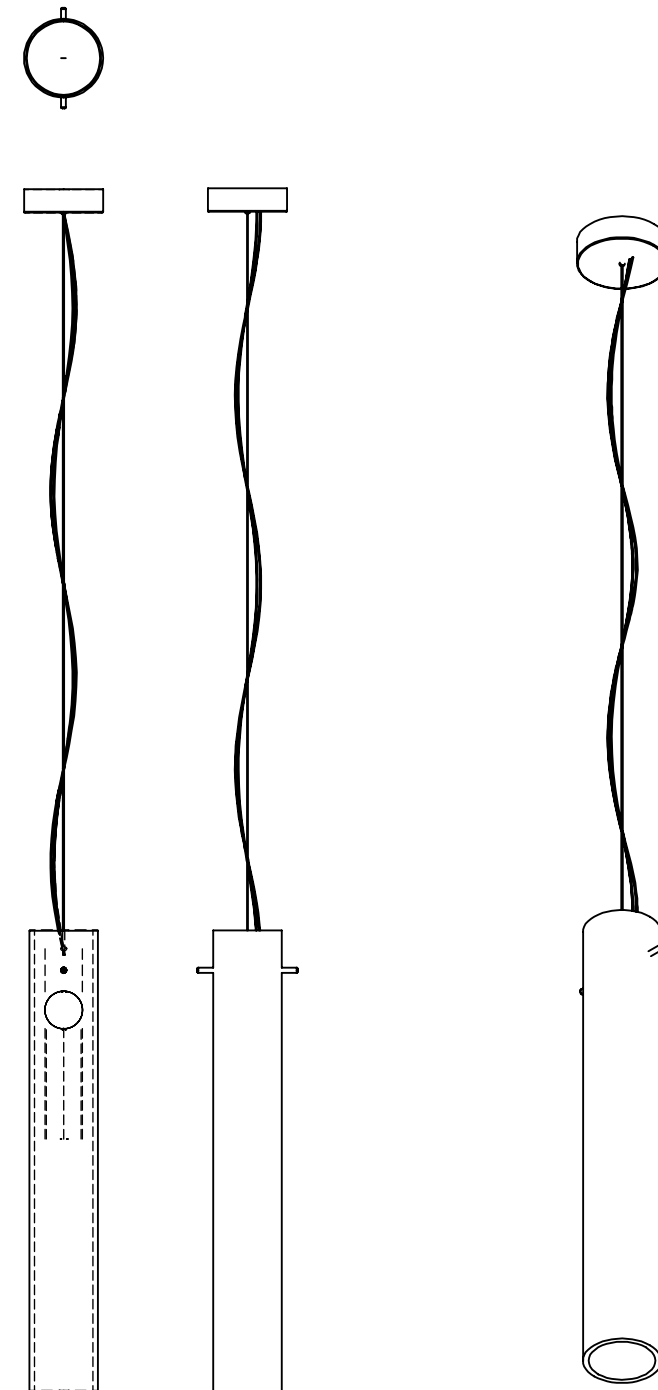

MEASUREMENTS

250mm Diameter x 2,100mm Height
 Shade Dimension: 250mm Diameter x 700 Height

DESCRIPTION

This wall sconce is custom made in brass and produces indirect light. Finish colour in Satin Champagne Gold to match fixed finishes.

DESCRIPTION

Faceted crystal glass beads hand-wrapped around a Champagne Gold frame. Suspended by aircraft cable.

MEASUREMENTS

700mm Diameter x 165mm Height

DESCRIPTION

Faceted crystal glass beads hand-wrapped around a steel frame.

MEASUREMENTS

203mm Width x 139mm Diameter x 902mm Height

DESCRIPTION

Custom-made pendant with LED warm dimming technology. Featuring clear glass outer shade and metal inner pendant finished in Champagne Gold.