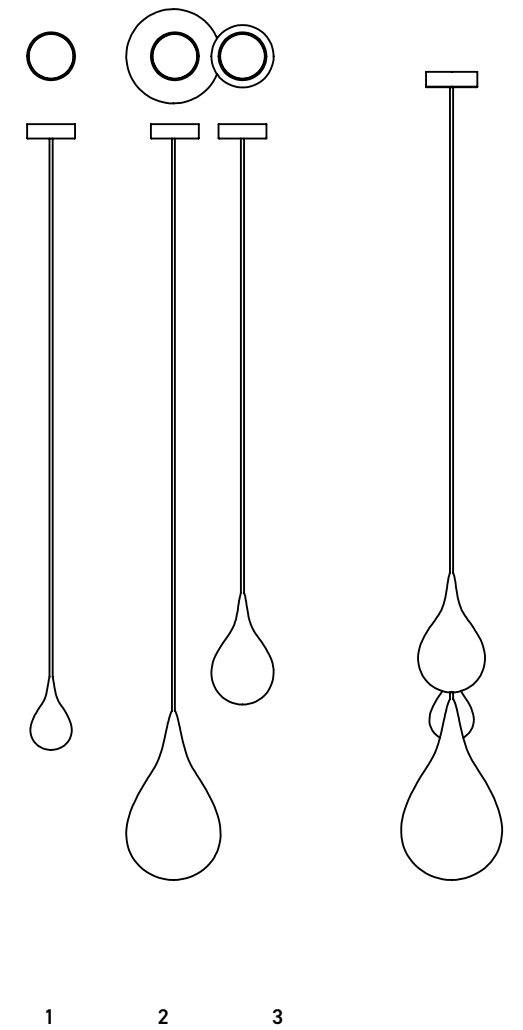

LOCATION

- Changing Room
- Relaxation Room
- Hamam

DESCRIPTION

Blown glass with Alabaster Stone finish and dark grey fabric cable cord.

MEASUREMENTS

1. 110mm Diameter x 200mm Height
2. 250mm Diameter x 450mm Height
3. 165mm Diameter x 300mm Height