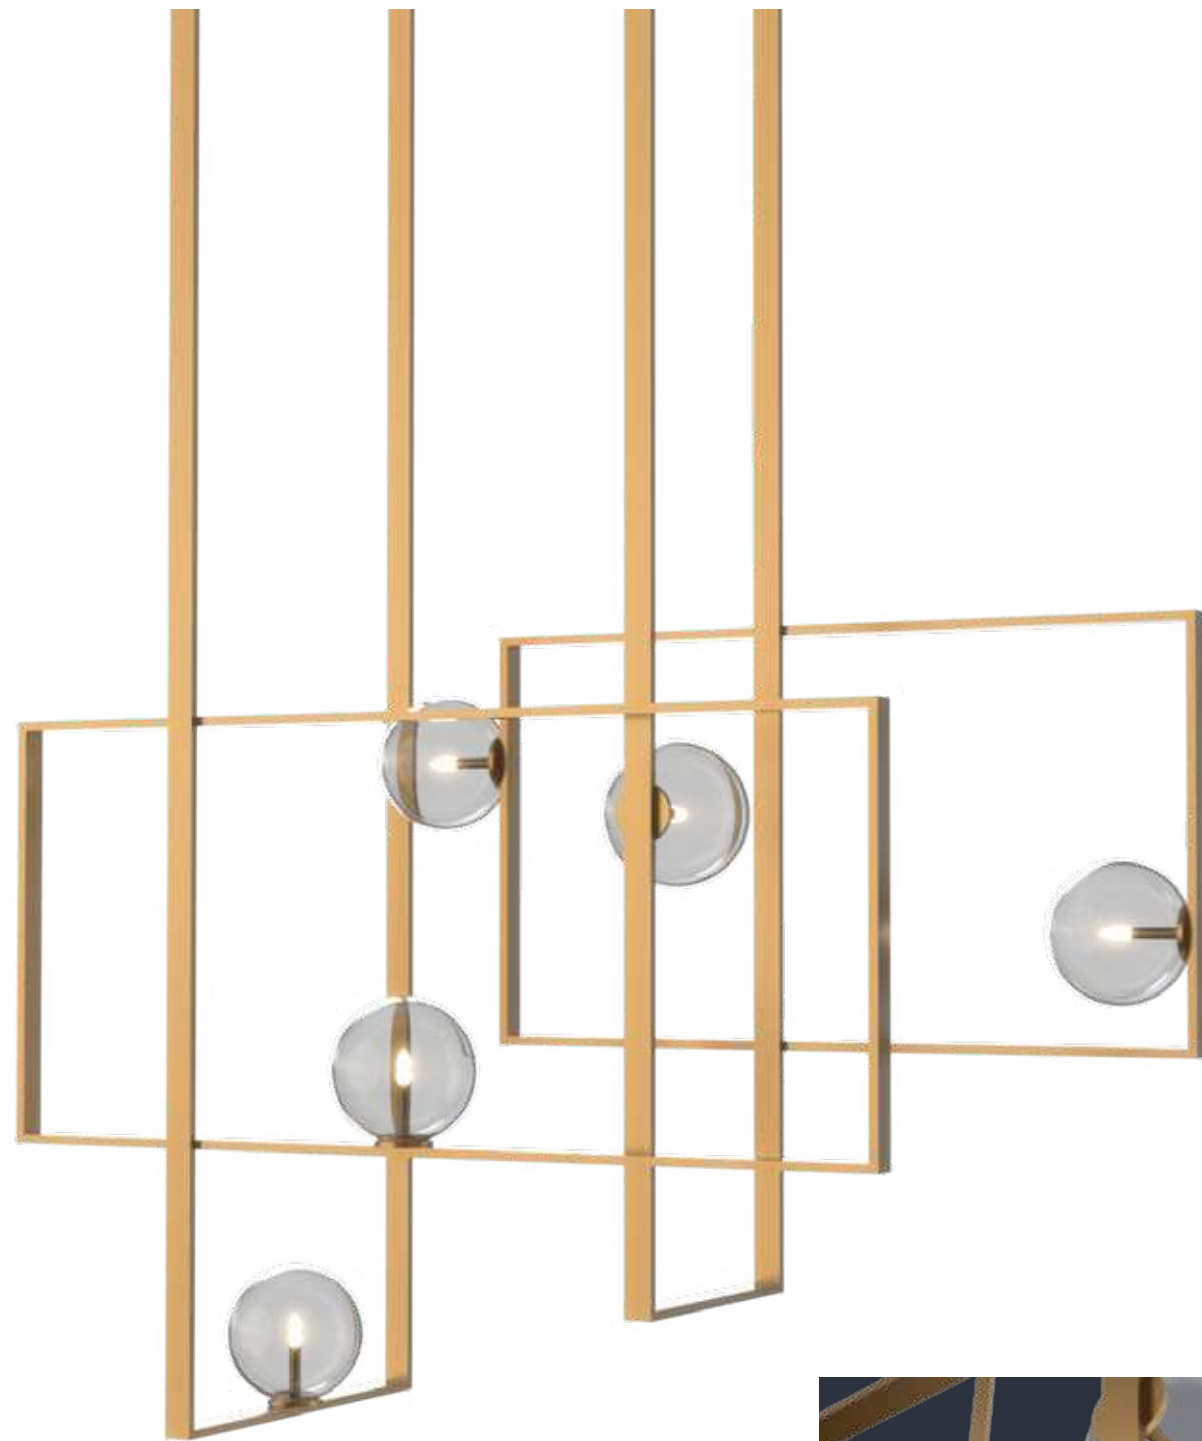

MEASUREMENTS

250mm Diameter x 2,100mm Height
 Shade Dimension: 250mm Diameter x 700 Height

DESCRIPTION

This wall sconce is custom made in brass and produces indirect light. Finish colour in Satin Champagne Gold to match fixed finishes.

MEASUREMENTS

203mm Width x 139mm Diameter x 902mm Height

DESCRIPTION

Custom-made pendant with LED warm dimming technology. Featuring clear glass outer shade and metal inner pendant finished in Champagne Gold.

DESCRIPTION

Three-tier chandelier made from rectangular glass links mounted on a satin Champagne Gold metal frame.

MEASUREMENTS AT MULTI-FUNCTION ROOM

1 Tier: 11,700mm Length x 2,200mm Depth
2 Tier: 11,100mm Length x 1,600mm Depth
3 Tier: 10,500mm Length x 1,000mm Depth
Total drop: 800mm

DESCRIPTION

Custom pendant featuring a Champagne Gold finished frame and smoked grey glass globes with exposed open filament bulbs.

MEASUREMENTS

1,200mm Width x 450mm Depth x 900mm Height

DESCRIPTION

Polished brass fixture with white frosted glass diffuser.