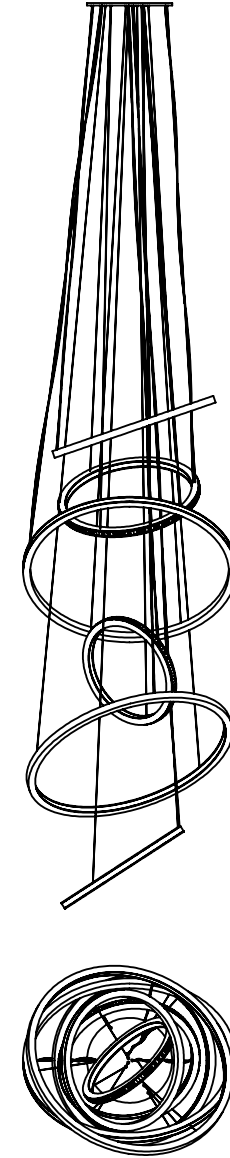

MEASUREMENTS

250mm Diameter x 2,100mm Height
 Shade Dimension: 250mm Diameter x 700 Height

DESCRIPTION

This wall sconce is custom made in brass and produces indirect light. Finish colour in Satin Champagne Gold to match fixed finishes.

MEASUREMENTS

1,80mm Width x 1,250mm Height

DESCRIPTION

Satin Champagne Gold metal frame with fluted glass.

MEASUREMENTS

Mounting height of pendant to be 2350mm from underside of pedant to AFF
 Diameter 1800mm X Height 450mm

DESCRIPTION

Crafted brass with matte black finish and clear glass tubes.

MEASUREMENTS

812mm Diameter x 578mm Height
 Chain drop 1830mm
 Chandelier to sit 1000mm above display table.

LOCATION

Public Lift Lobby
 Guest Lift Lobby
 Basement Lift Lobby

DESCRIPTION

This chandelier showcases faceted pieces made of glass with a bronze metal frame.

MEASUREMENTS

3,400mm Width X 900mm Height
 1,200mm Depth

FEATURE STAIRCASE CHANDELIER

This feature chandelier is a custom ring suspension located above the central staircase. Finished in Champagne Gold to match with the overall fixed finishes.