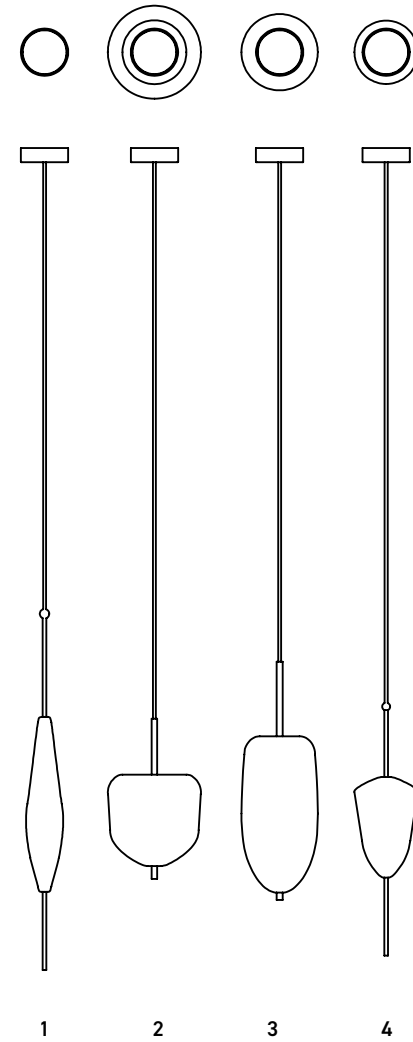

MEASUREMENTS

380mm Diameter x 720mm Height
Base Width 120mm

KING GUESTROOM DESK LAMP

Natural linen shade with on blue glass base.

DESCRIPTION

Hand-blown Midnight Blue dotted glass body with metal based finished in Champaign Gold.

MEASUREMENTS

Shade diameter 350mm x 240mm Height
Base Diameter 130mm

KING GUESTROOM FLOOR LAMP

Black bronze floor lamp with shade.

DESCRIPTION

Black silk shade with gold PVC shade lining on a black bronze metal frame.

MEASUREMENTS

670mm Width x 1665mm Height

HEADBOARD READING LAMP

Reading lamp with swivel.

DESCRIPTION

Steel with static black backplate with English Brass swivel head.

MEASUREMENTS

50mm Width x 178mm Height

DESCRIPTION

Blown glass with Alabaster Stone finish and dark grey fabric cable cord.

MEASUREMENTS

- 1. 110mm Diameter x 200mm Height
- 2. 250mm Diameter x 450mm Height
- 3. 165mm Diameter x 300mm Height

DESCRIPTION