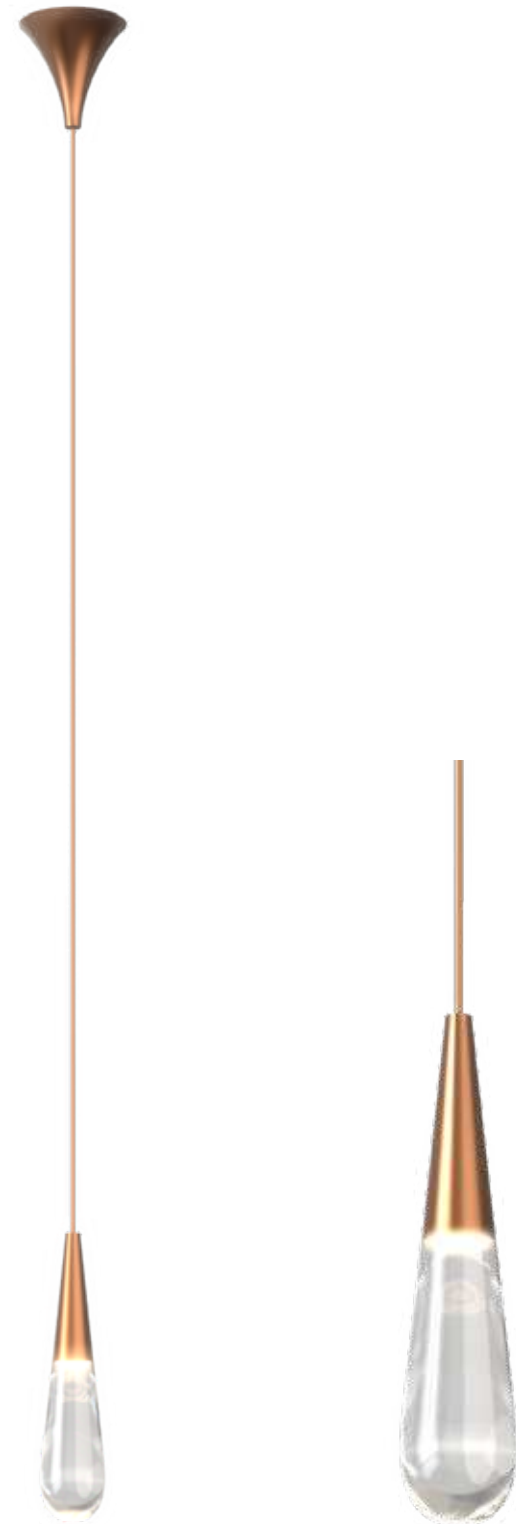

MEASUREMENTS

250mm Diameter x 2,100mm Height
 Shade Dimension: 250mm Diameter x 700 Height

DESCRIPTION

This wall sconce is custom made in brass and produces indirect light. Finish colour in Satin Champagne Gold to match fixed finishes.

BEDSIDE TABLE LAMP

Custom made table lamp with on and off switch at the base.

DESCRIPTION

Natural linen shade with white PVC shade lining. Champagne Gold metal & Alabaster Stone base to match fixed finishes.

Clear patterned crystal bulb and brushed brass pendant fitting.

MEASUREMENTS

Bulb: 90mm Diameter x 180mm Height
Base: 180mm Width x 90mm Diameter
Max cable length: 118.1" / 3m

DESCRIPTION

Titanium coated laboratory glass with copper metal parts.

MEASUREMENTS

300mm Diameter x 50mm Height
A.F.F.L. +2025mm

DESCRIPTION

Teardrop glass bulbs are hand blown and features a Champagne Gold finish.
Hung in a cluster of varying heights.

MEASUREMENTS

90mm Width. Adjustable Height.
A.F.F.L +900mm