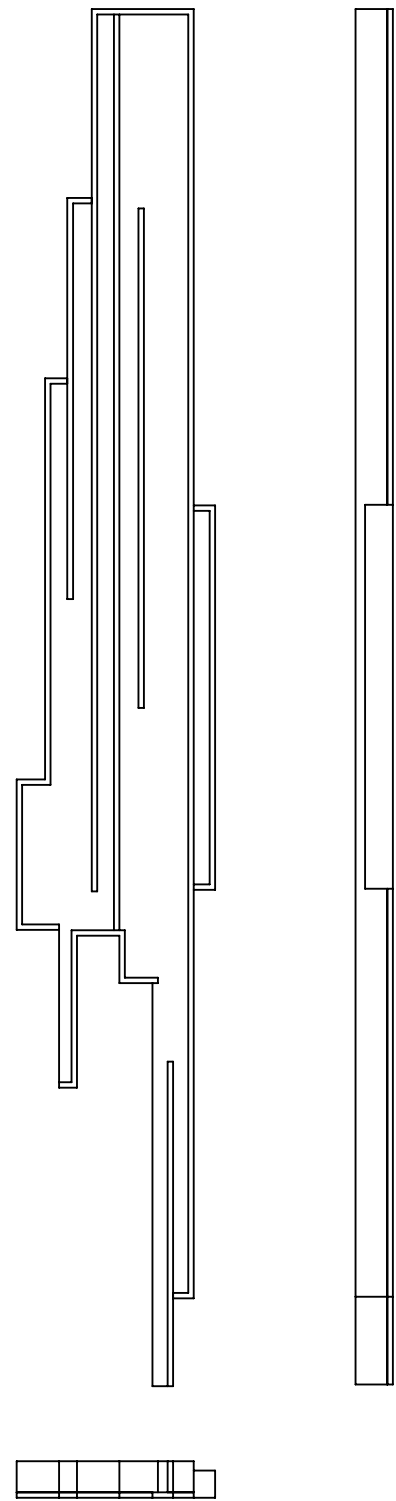

STAIRCASE
LIBRARY
WASHROOMS

**LOCATIONS**

Atrium & Reception
 Level 2 & 3 Corridor
 Pre Function Column
 Meeting Room Corridor

DESCRIPTION

This custom-made wall sconce showcases a clear toughened outer glass shade with a satin Gold perforated inner shade. Suspension arm and rod are matched to fixed finishes in satin Champagne Gold.

MEASUREMENTS

250mm Diameter x 2,100mm Height
 Shade Dimension: 250mm Diameter x 700 Height

DESCRIPTION

This wall sconce is custom made in brass and produces indirect light. Finish colour in Satin Champagne Gold to match fixed finishes.

MEASUREMENTS

1,80mm Width x 1,250mm Height

DESCRIPTION

Satin Champagne Gold metal frame with fluted glass.

MEASUREMENTS

Mounting height of pendant to be 2350mm from underside of pedant to AFF
 Diameter 1800mm X Height 450mm

DESCRIPTION

Crafted brass with matte black finish and clear glass tubes.

MEASUREMENTS

812mm Diameter x 578mm Height
 Chain drop 1830mm
 Chandelier to sit 1000mm above display table.

LOCATION

Public Lift Lobby
 Guest Lift Lobby
 Basement Lift Lobby