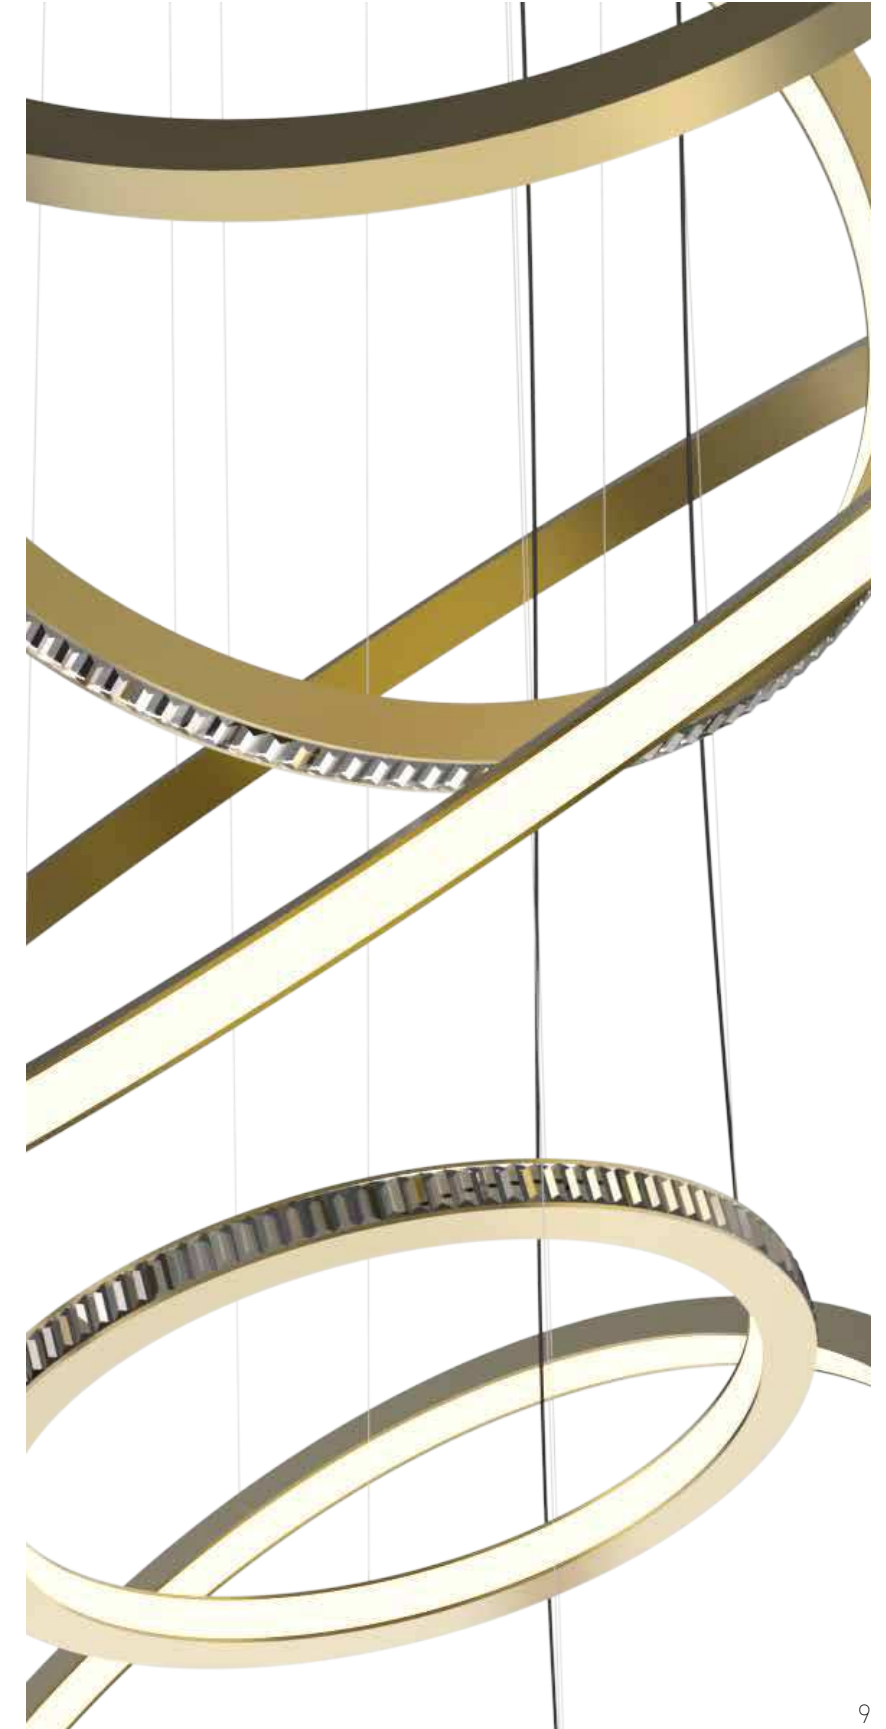

MEASUREMENTS

250mm Diameter x 2,100mm Height
 Shade Dimension: 250mm Diameter x 700 Height

DESCRIPTION

This wall sconce is custom made in brass and produces indirect light. Finish colour in Satin Champagne Gold to match fixed finishes.

MEASUREMENTS

1,80mm Width x 1,250mm Height

DESCRIPTION

Satin Champagne Gold metal frame with fluted glass.

MEASUREMENTS

Mounting height of pendant to be 2350mm from underside of pedant to AFF
 Diameter 1800mm X Height 450mm

DESCRIPTION

Crafted brass with matte black finish and clear glass tubes.

MEASUREMENTS

812mm Diameter x 578mm Height
 Chain drop 1830mm
 Chandelier to sit 1000mm above display table.

LOCATION

Public Lift Lobby
 Guest Lift Lobby
 Basement Lift Lobby

DESCRIPTION

This chandelier showcases faceted pieces made of glass with a bronze metal frame.

MEASUREMENTS

3,400mm Width X 900mm Height
 1,200mm Depth

FEATURE STAIRCASE CHANDELIER

This feature chandelier is a custom ring suspension located above the central staircase. Finished in Champagne Gold to match with the overall fixed finishes.