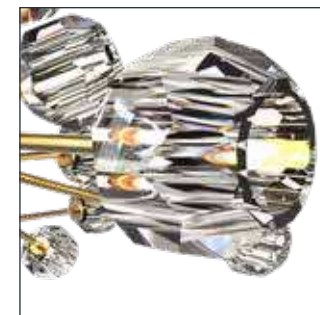

MEASUREMENTS

250mm Diameter x 2,100mm Height
 Shade Dimension: 250mm Diameter x 700 Height

DESCRIPTION

This wall sconce is custom made in brass and produces indirect light. Finish colour in Satin Champagne Gold to match fixed finishes.

Three faceted glass rings with Champagne Gold metal trim to edges and three rings with crystal glass finish. All with concealed lighting behind the glass.

MEASUREMENTS

Ring Heights: 7,250mm / 7.25m

Total Drop of Rings: 14,500mm / 14.5m

DESCRIPTION

Brass and glass pendant with black lacquered band and polished gold finish.

MEASUREMENTS

800mm Width / 800mm Height / 300mm Depth
Shade Height 400mm

DESCRIPTION

Lacquered burnished brass with crystal globes attached.