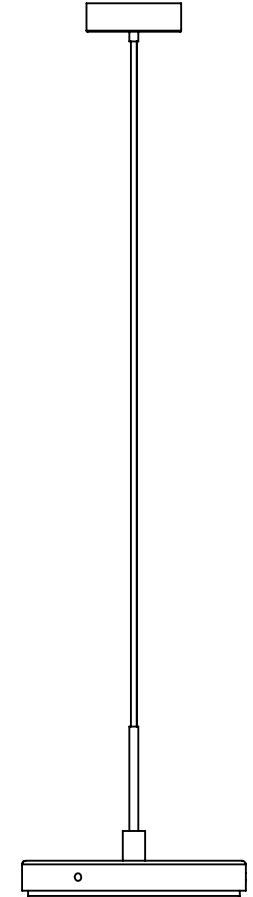

MEASUREMENTS

250mm Diameter x 2,100mm Height
 Shade Dimension: 250mm Diameter x 700 Height

DESCRIPTION

This wall sconce is custom made in brass and produces indirect light. Finish colour in Satin Champagne Gold to match fixed finishes.

MEASUREMENTS

Shade diameter 350mm x 240mm Height
Base Diameter 130mm

KING GUESTROOM FLOOR LAMP

Black bronze floor lamp with shade.

DESCRIPTION

Black silk shade with gold PVC shade lining on a black bronze metal frame.

DESCRIPTION

Blown glass with Alabaster Stone finish and dark grey fabric cable cord.

MEASUREMENTS

- 1. 110mm Diameter x 200mm Height
- 2. 250mm Diameter x 450mm Height
- 3. 165mm Diameter x 300mm Height

DESCRIPTION

Clear patterned crystal bulb and brushed brass pendant fitting.

MEASUREMENTS

Bulb: 90mm Diameter x 180mm Height
Base: 180mm Width x 90mm Diameter
Max cable length: 118.1" / 3m

DESCRIPTION

Titanium coated laboratory glass with copper metal parts.