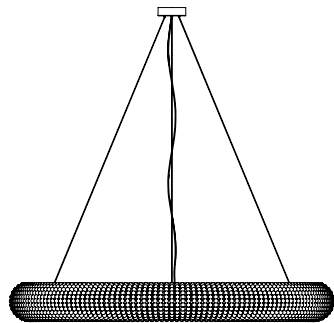

MEASUREMENTS

250mm Diameter x 2,100mm Height
 Shade Dimension: 250mm Diameter x 700 Height

DESCRIPTION

This wall sconce is custom made in brass and produces indirect light. Finish colour in Satin Champagne Gold to match fixed finishes.

PRE-FUNCTION

MULTI-FUNCTION

ALL DAY DINING

PRIVATE DINING

DESCRIPTION

Hand blown crystal with polished brass rod.

MEASUREMENTS

60mm Diameter x 310 mm Height

DESCRIPTION

Faceted crystal glass beads hand-wrapped around a Champagne Gold frame. Suspended by aircraft cable.

MEASUREMENTS

700mm Diameter x 165mm Height

DESCRIPTION

Faceted crystal glass beads hand-wrapped around a steel frame.

MEASUREMENTS

203mm Width x 139mm Diameter x 902mm Height

DESCRIPTION

Custom-made pendant with LED warm dimming technology. Featuring clear glass outer shade and metal inner pendant finished in Champagne Gold.