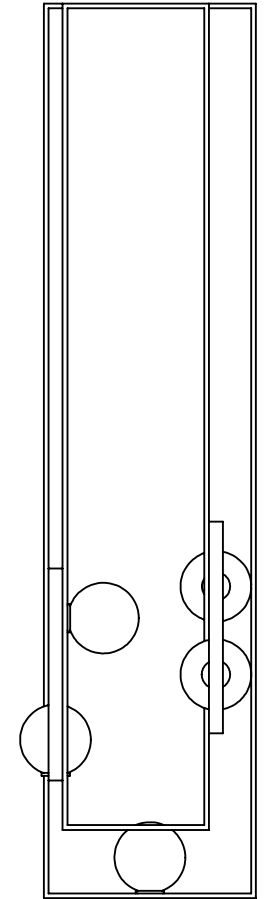

DESCRIPTION

Custom pendant featuring a Champagne Gold finished frame and smoked grey glass globes with exposed open filament bulbs.

MEASUREMENTS

1,200mm Width x 450mm Depth x 900mm Height