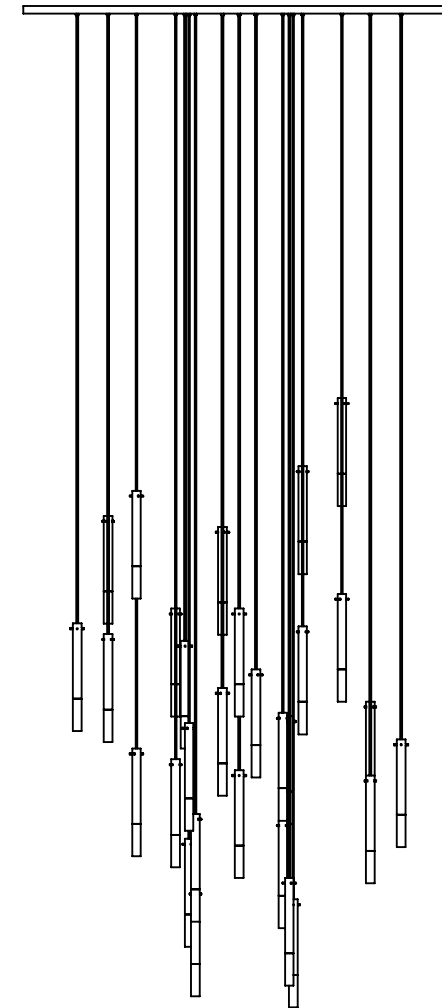

DESCRIPTION

Hand blown crystal with polished brass rod.

MEASUREMENTS

60mm Diameter x 310 mm Height