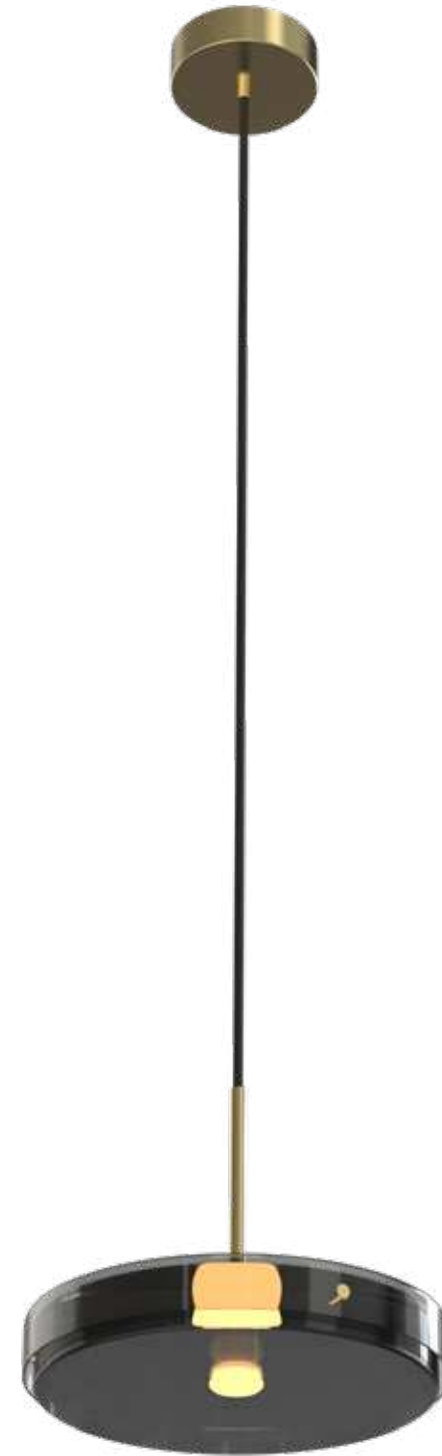

MEASUREMENTS

250mm Diameter x 2,100mm Height
 Shade Dimension: 250mm Diameter x 700 Height

DESCRIPTION

This wall sconce is custom made in brass and produces indirect light. Finish colour in Satin Champagne Gold to match fixed finishes.

MEASUREMENTS

Shade diameter 350mm x 240mm Height
Base Diameter 130mm

KING GUESTROOM FLOOR LAMP

Black bronze floor lamp with shade.

DESCRIPTION

Black silk shade with gold PVC shade lining on a black bronze metal frame.

DESCRIPTION

Blown glass with Alabaster Stone finish and dark grey fabric cable cord.

MEASUREMENTS

- 1. 110mm Diameter x 200mm Height
- 2. 250mm Diameter x 450mm Height
- 3. 165mm Diameter x 300mm Height

DESCRIPTION

Clear patterned crystal bulb and brushed brass pendant fitting.

MEASUREMENTS

Bulb: 90mm Diameter x 180mm Height
Base: 180mm Width x 90mm Diameter
Max cable length: 118.1" / 3m

DESCRIPTION

Titanium coated laboratory glass with copper metal parts.