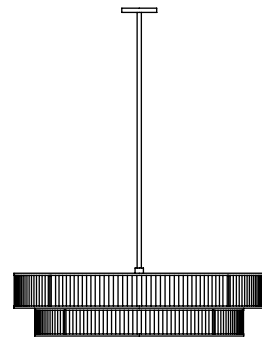

MEASUREMENTS

250mm Diameter x 2,100mm Height
 Shade Dimension: 250mm Diameter x 700 Height

DESCRIPTION

This wall sconce is custom made in brass and produces indirect light. Finish colour in Satin Champagne Gold to match fixed finishes.

MEASUREMENTS

1,80mm Width x 1,250mm Height

DESCRIPTION

Satin Champagne Gold metal frame with fluted glass.

MEASUREMENTS

Mounting height of pendant to be 2350mm from underside of pedant to AFF
 Diameter 1800mm X Height 450mm

DESCRIPTION

Crafted brass with matte black finish and clear glass tubes.

MEASUREMENTS

812mm Diameter x 578mm Height
 Chain drop 1830mm
 Chandelier to sit 1000mm above display table.

LOCATION

Public Lift Lobby
 Guest Lift Lobby
 Basement Lift Lobby

DESCRIPTION

This chandelier showcases faceted pieces made of glass with a bronze metal frame.

MEASUREMENTS

3,400mm Width X 900mm Height
 1,200mm Depth

FEATURE STAIRCASE CHANDELIER

This feature chandelier is a custom ring suspension located above the central staircase. Finished in Champagne Gold to match with the overall fixed finishes.