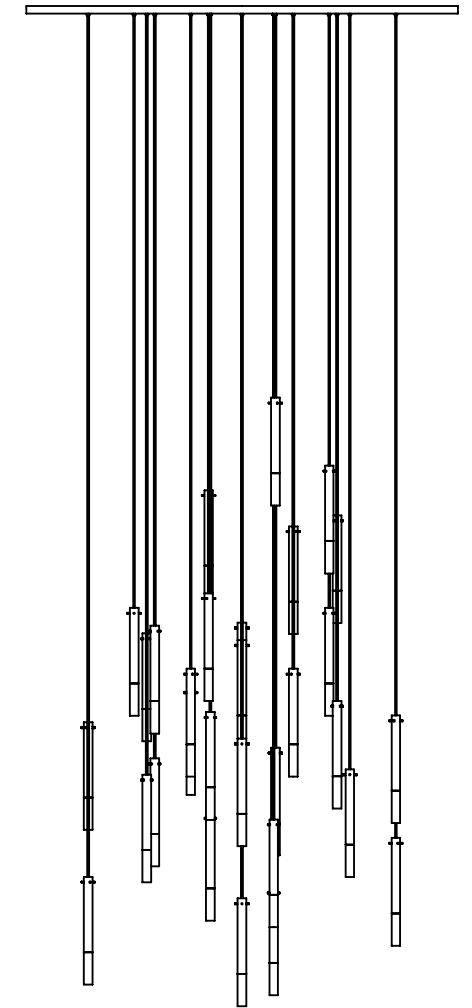

DESCRIPTION

Hand blown crystal with polished brass rod.

MEASUREMENTS

60mm Diameter x 310 mm Height