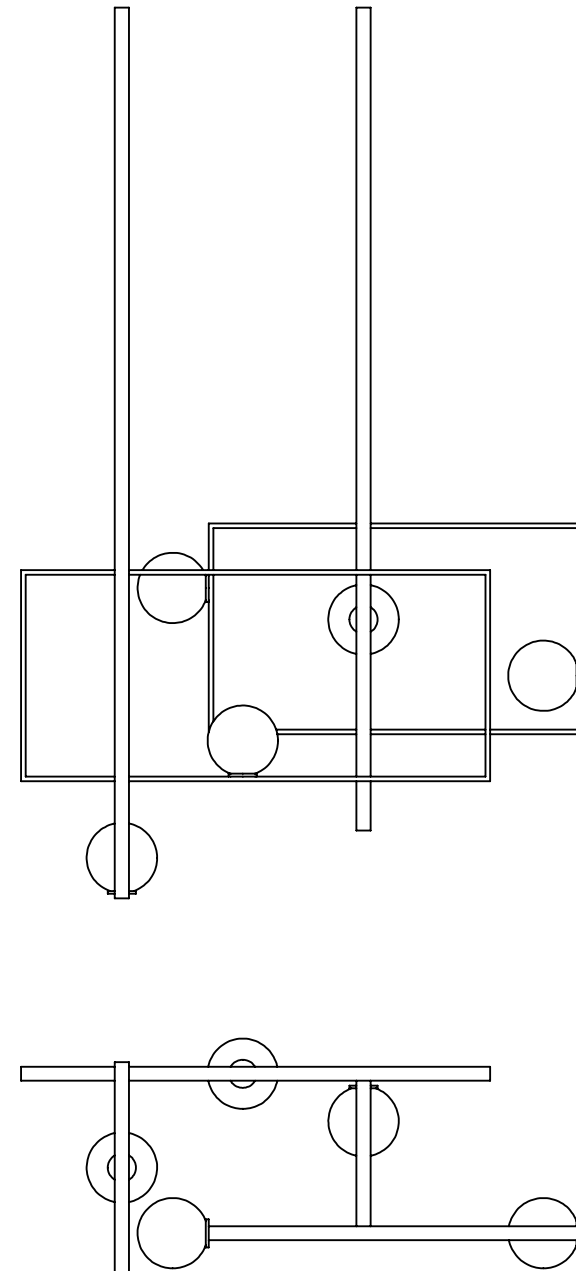

DESCRIPTION

Custom pendant featuring a Champagne Gold finished frame and smoked grey glass globes with exposed open filament bulbs.

MEASUREMENTS

1,200mm Width x 450mm Depth x 900mm Height