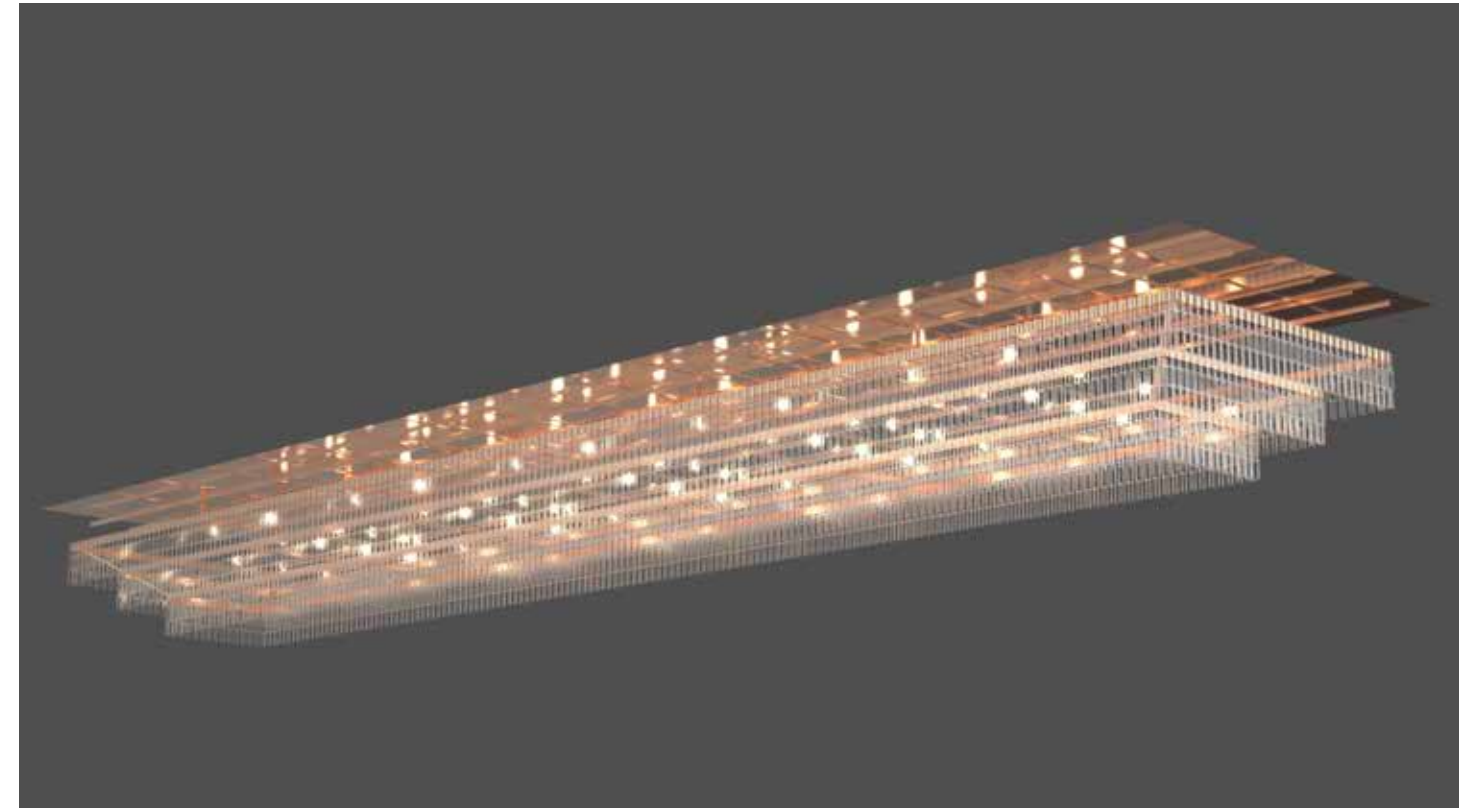

LOCATION

Multi-function Room
Pre-function Room
Ballroom

DESCRIPTION

Three-tier chandelier made from rectangular glass links mounted on a satin Champagne Gold metal frame.

MEASUREMENTS AT MULTI-FUNCTION ROOM

1 Tier: 11,700mm Length x 2,200mm Depth
2 Tier: 11,100mm Length x 1,600mm Depth
3 Tier: 10,500mm Length x 1,000mm Depth
Total drop: 800mm

MEASUREMENTS AT PRE-FUNCTION ROOM

1 Tier: 14,300mm Length x 2,250mm Depth
2 Tier: 13,500mm Length x 1,450mm Depth
3 Tier: 12,700mm Length x 650mm Depth
Total drop: 1,200mm

MEASUREMENTS AT BALLROOM ROOM

1 Tier: 9,300mm Length x 3,000mm Depth
2 Tier: 8,500mm Length x 2,200mm Depth
3 Tier: 7,700mm Length x 1400mm Depth
Total drop: 1,300mm