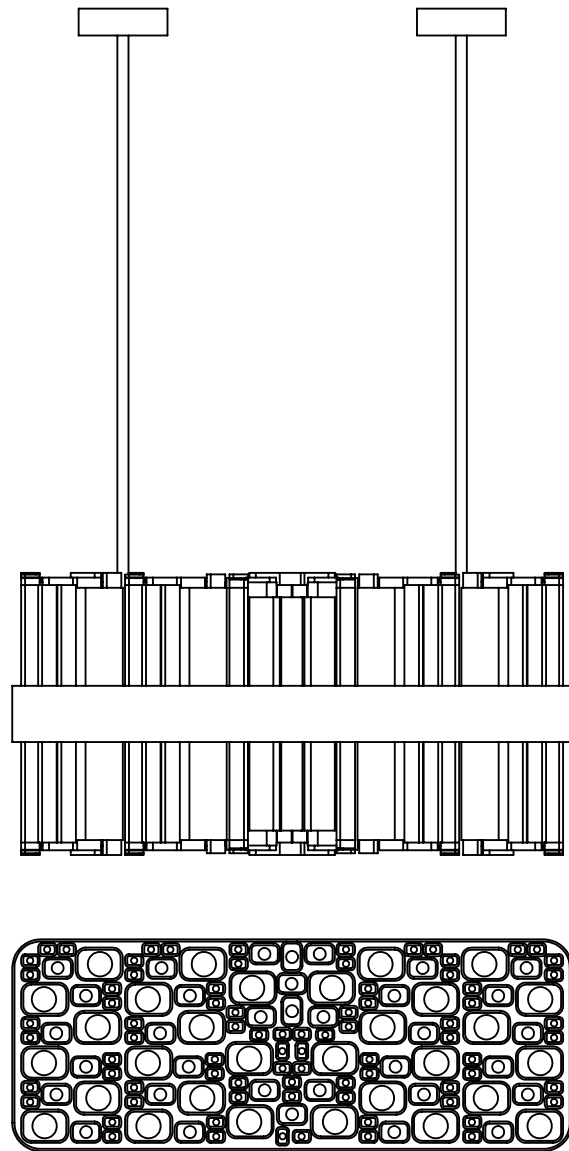

MEASUREMENTS

250mm Diameter x 2,100mm Height
 Shade Dimension: 250mm Diameter x 700 Height

DESCRIPTION

This wall sconce is custom made in brass and produces indirect light. Finish colour in Satin Champagne Gold to match fixed finishes.

DESCRIPTION

Crafted brass with matte black finish and clear glass tubes.

MEASUREMENTS

812mm Diameter x 578mm Height
 Chain drop 1830mm
 Chandelier to sit 1000mm above display table.

LOCATION

Public Lift Lobby
 Guest Lift Lobby
 Basement Lift Lobby

DESCRIPTION

This chandelier showcases faceted pieces made of glass with a bronze metal frame.

MEASUREMENTS

3,400mm Width X 900mm Height
 1,200mm Depth

FEATURE STAIRCASE CHANDELIER

This feature chandelier is a custom ring suspension located above the central staircase. Finished in Champagne Gold to match with the overall fixed finishes.

DESCRIPTION

Brass and glass pendant with black lacquered band and polished gold finish.

MEASUREMENTS

800mm Width / 800mm Height / 300mm Depth
Shade Height 400mm

DESCRIPTION

Lacquered burnished brass with crystal globes attached.