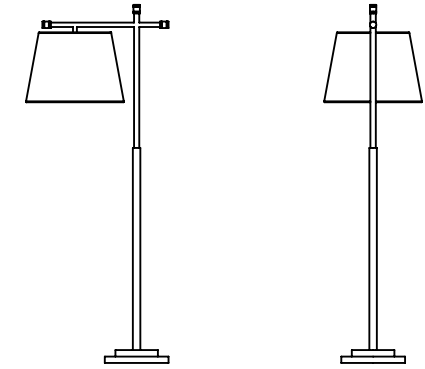

MEASUREMENTS

250mm Diameter x 2,100mm Height
 Shade Dimension: 250mm Diameter x 700 Height

DESCRIPTION

This wall sconce is custom made in brass and produces indirect light. Finish colour in Satin Champagne Gold to match fixed finishes.

MEASUREMENTS

380mm Diameter x 720mm Height
Base Width 120mm

KING GUESTROOM DESK LAMP

Natural linen shade with on blue glass base.

DESCRIPTION

Hand-blown Midnight Blue dotted glass body with metal based finished in Champaign Gold.

MEASUREMENTS

Shade diameter 350mm x 240mm Height
Base Diameter 130mm

KING GUESTROOM FLOOR LAMP

Black bronze floor lamp with shade.

DESCRIPTION

Black silk shade with gold PVC shade lining on a black bronze metal frame.

MEASUREMENTS

670mm Width x 1665mm Height

HEADBOARD READING LAMP

Reading lamp with swivel.

DESCRIPTION

Steel with static black backplate with English Brass swivel head.

MEASUREMENTS

50mm Width x 178mm Height