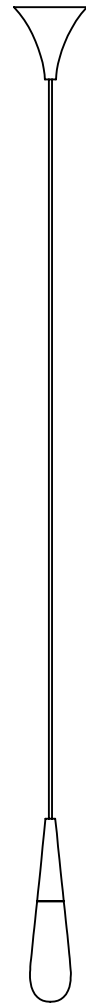

DESCRIPTION

Teardrop glass bulbs are hand blown and features a Champagne Gold finish.
Hung in a cluster of varying heights.

MEASUREMENTS

90mm Width. Adjustable Height.
A.F.F.L +900mm