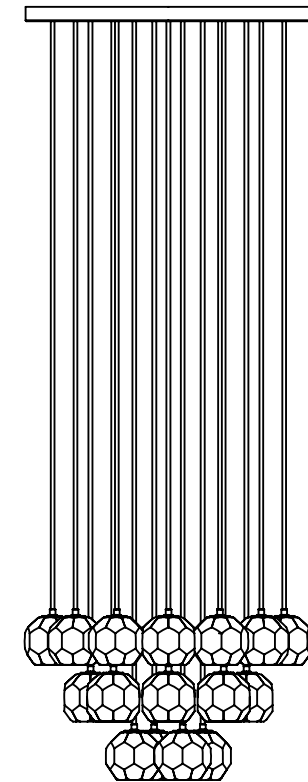

MEASUREMENTS

250mm Diameter x 2,100mm Height
 Shade Dimension: 250mm Diameter x 700 Height

DESCRIPTION

This wall sconce is custom made in brass and produces indirect light. Finish colour in Satin Champagne Gold to match fixed finishes.

MEASUREMENTS

203mm Width x 139mm Diameter x 902mm Height

DESCRIPTION

Custom-made pendant with LED warm dimming technology. Featuring clear glass outer shade and metal inner pendant finished in Champagne Gold.

MEASUREMENTS

110mm Diameter x 750 mm Height

DESCRIPTION

Burnished brass canopy with K9 glass crystal globes.

MEASUREMENTS

609mm Diameter

LOCATION

Multi-function Room
Pre-function Room
Ballroom

MEASUREMENTS

380mm Diameter x 720mm Height
Base Width 120mm

KING GUESTROOM DESK LAMP

Natural linen shade with on blue glass base.

DESCRIPTION

Hand-blown Midnight Blue dotted glass body with metal based finished in Champaign Gold.