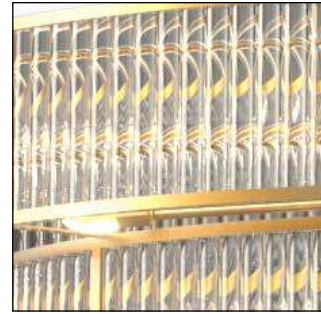

MEASUREMENTS

250mm Diameter x 2,100mm Height
 Shade Dimension: 250mm Diameter x 700 Height

DESCRIPTION

This wall sconce is custom made in brass and produces indirect light. Finish colour in Satin Champagne Gold to match fixed finishes.

MEASUREMENTS

1,80mm Width x 1,250mm Height

DESCRIPTION

Satin Champagne Gold metal frame with fluted glass.

MEASUREMENTS

Mounting height of pendant to be 2350mm from underside of pedant to AFF
 Diameter 1800mm X Height 450mm